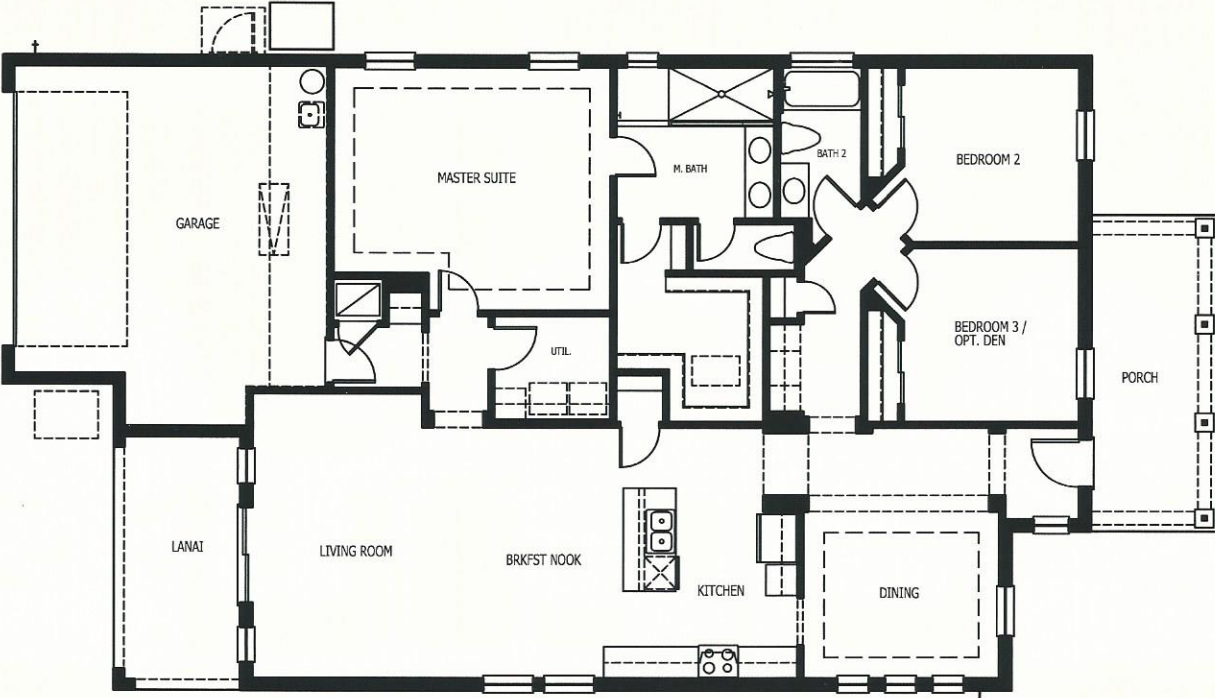

FISHHAWK
SOUTHWICK
1,981 SQ. FT.

ELEVATION "C"

FISHHAWK
SOUTHWICK
1,981 SQ. FT.

FLOOR PLAN

FLOORPLAN OPTIONS

*Option does not add on square footage unless noted.