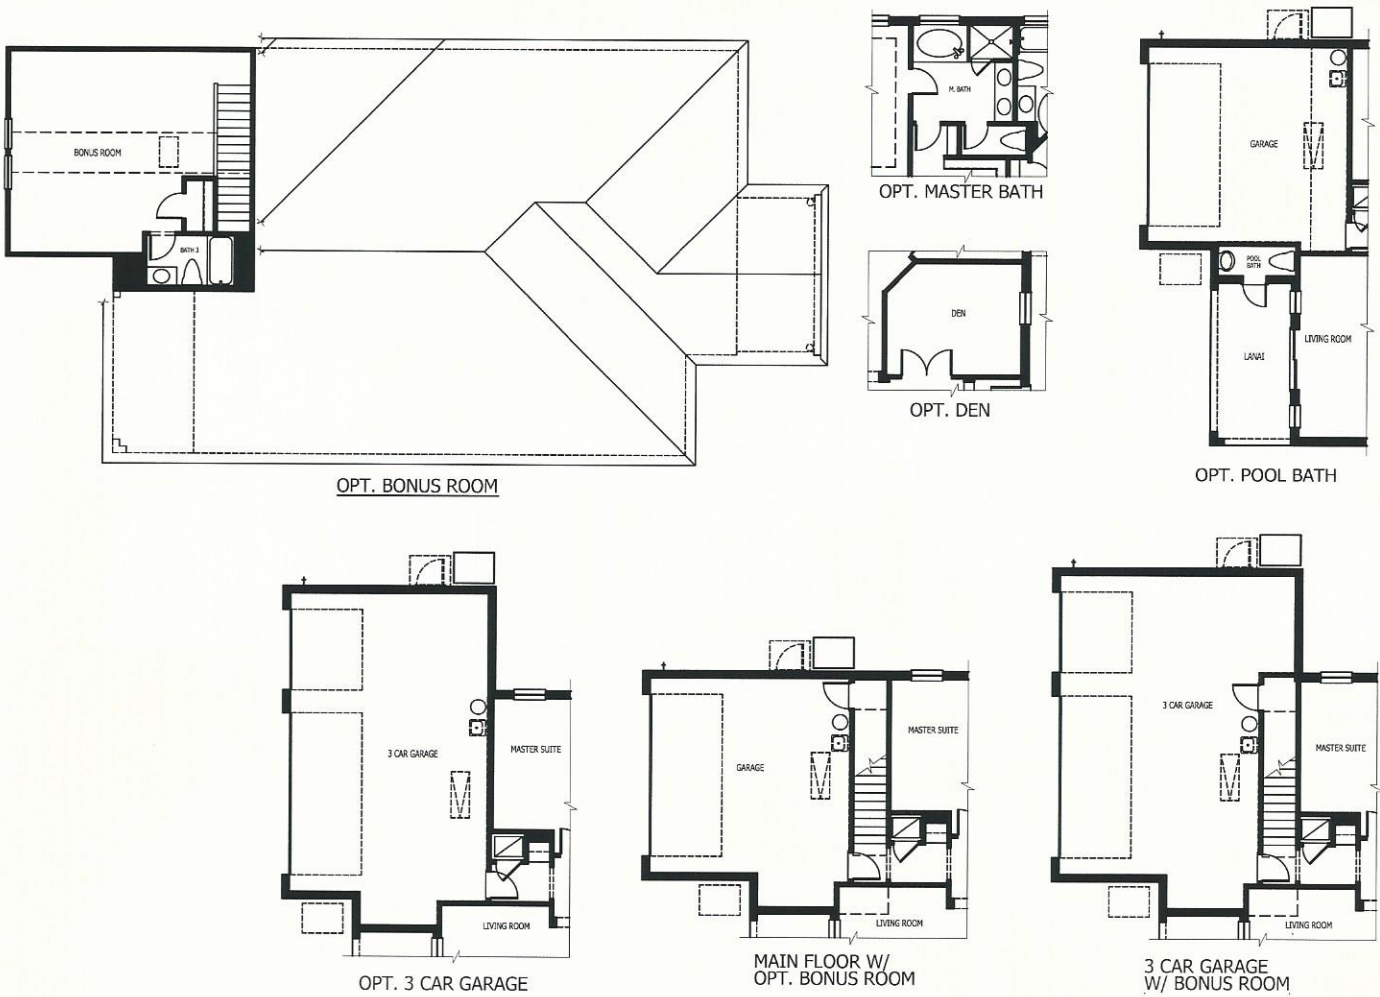

FISHHAWK
SOUTHWICK
1,981 SQ. FT.

ELEVATION "C"

FISHHAWK
SOUTHWICK
1,981 SQ. FT.

FLOOR PLAN

FLOORPLAN OPTIONS

*Option does not add on square footage unless noted.